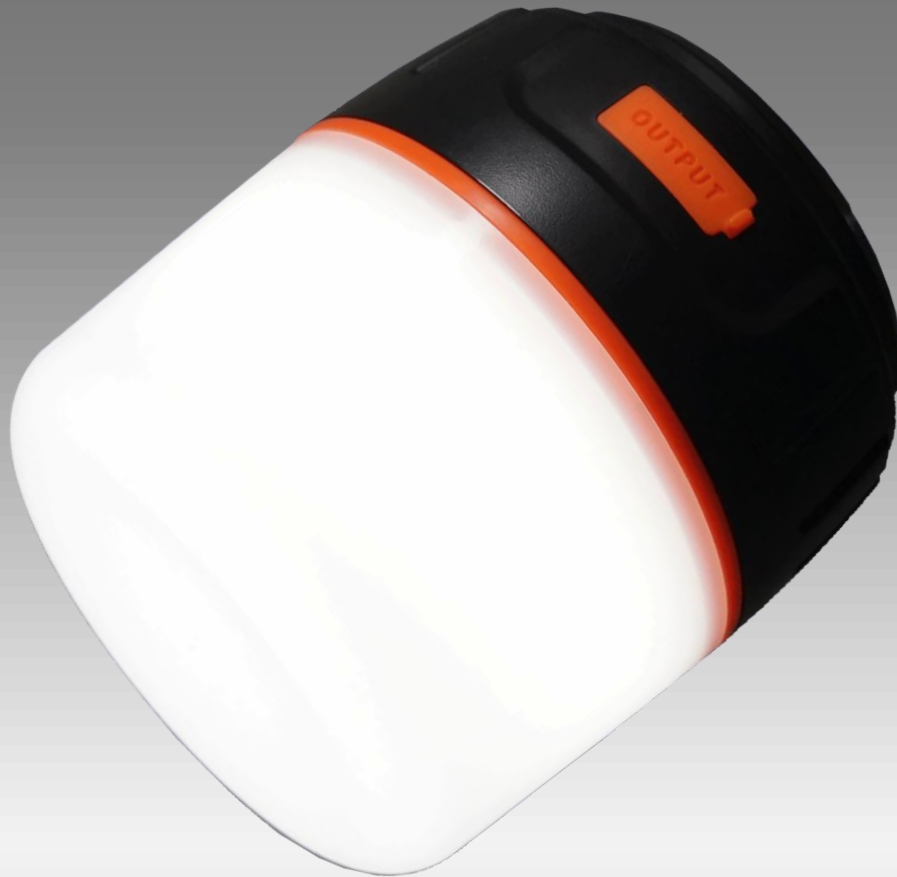

# LED LANTERN

WITH POWER BANK

**1** High brightness for lighting

**2** Large capacity power bank 5200mAh

**3** Charge your device from USB port

## High brightness with extended working time

- High Brightness Mode provides well-lit illumination, reaching a maximum of 150 Lumens.
- Can be hung in anywhere you need.
- High Brightness Mode lasts for approximately 9 hours, Medium Mode for about 30 hours, and Low Mode for approximately 100 hours.

## An ideal power bank with ample capacity

- Extended illumination time thanks to the 5200mAh power bank.
- Features DC 5V/2.0A fast charging.
- Ideal for studying and a reliable power source for charging phones or other devices.

Unlike the previous model with lower brightness, the new model features a 54% increase in light brightness. Its expanded brightness provides an ideal environment for kids to study or read.

Battery indicator