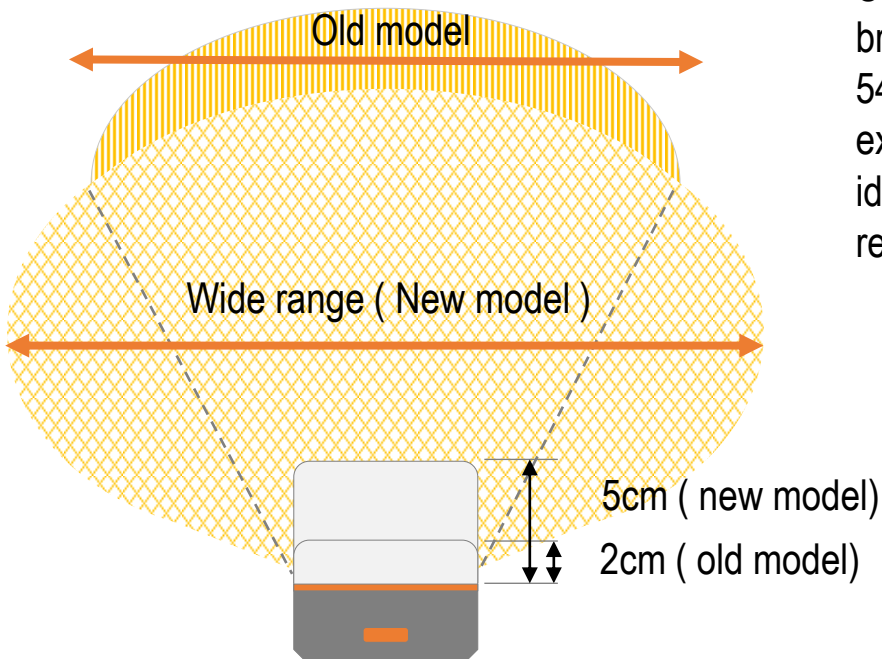

High brightness with extended working time

- High Brightness Mode provides well-lit illumination, reaching a maximum of 150 Lumens.
- Can be hung in anywhere you need.
- High Brightness Mode lasts for approximately 9 hours, Medium Mode for about 30 hours, and Low Mode for approximately 100 hours.

An ideal power bank with ample capacity

- Extended illumination time thanks to the 5200mAh power bank.
- Features DC 5V/2.0A fast charging.
- Ideal for studying and a reliable power source for charging phones or other devices.

Unlike the previous model with lower brightness, the new model features a 54% increase in light brightness. Its expanded brightness provides an ideal environment for kids to study or read.